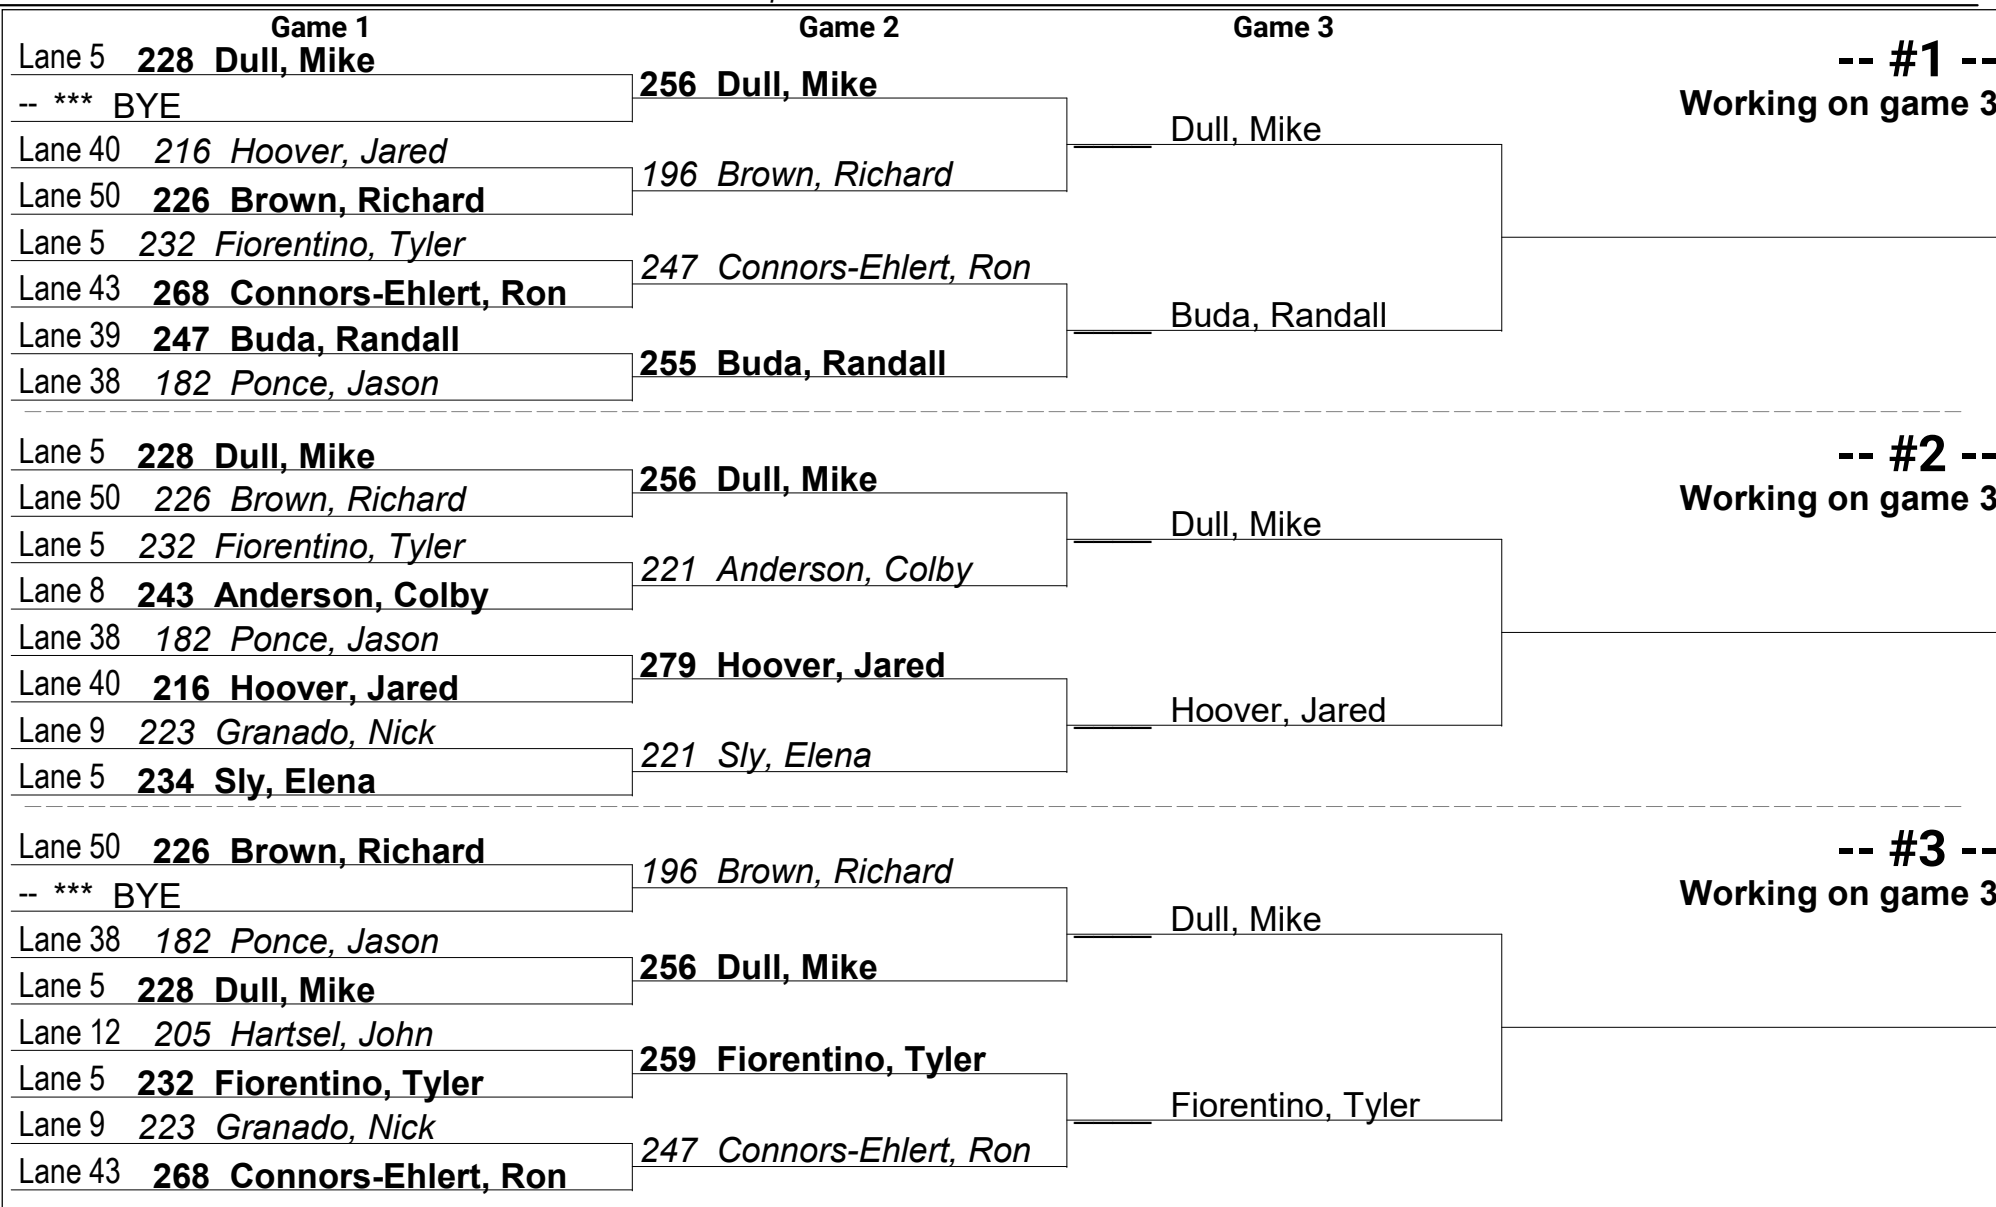

Bracket Diagrams

Sunday 10:00 am

$5 Brackets - Scratch - Scratch